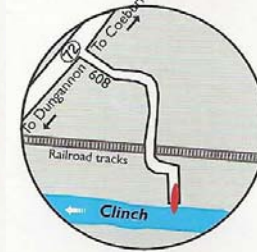

State Line Access

Clinchport Access

Fort Blackmore Access

Miller Yard Access

Dungannon Access

Hill Station Access

Speer's Ferry Access

Scott Co. Access Points

- 1** Miller Yard
- 2** Dungannon
- 3** Rt. 659 Takeout
- 4** Ft. Blackmore
- 5** Hill Station
- 6** Clinchport
- 7** Speers Ferry
- 8** State Line Access

**Scott County
Clinch River
Float Trips**