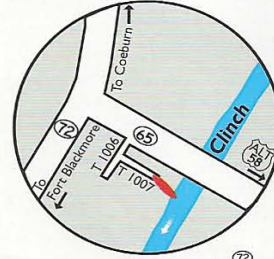

State Line Access

Clinchport Access

Fort Blackmore Access

Miller Yard Access

Dungannon Access

Hill Station Access

Speer's Ferry Access

Scott Co. Access Points

- 1** Miller Yard
- 2** Dungannon
- 3** Rt. 659 Takeout
- 4** Ft. Blackmore
- 5** Hill Station
- 6** Clinchport
- 7** Speers Ferry
- 8** State Line Access

**Scott County
Clinch River
Float Trips**