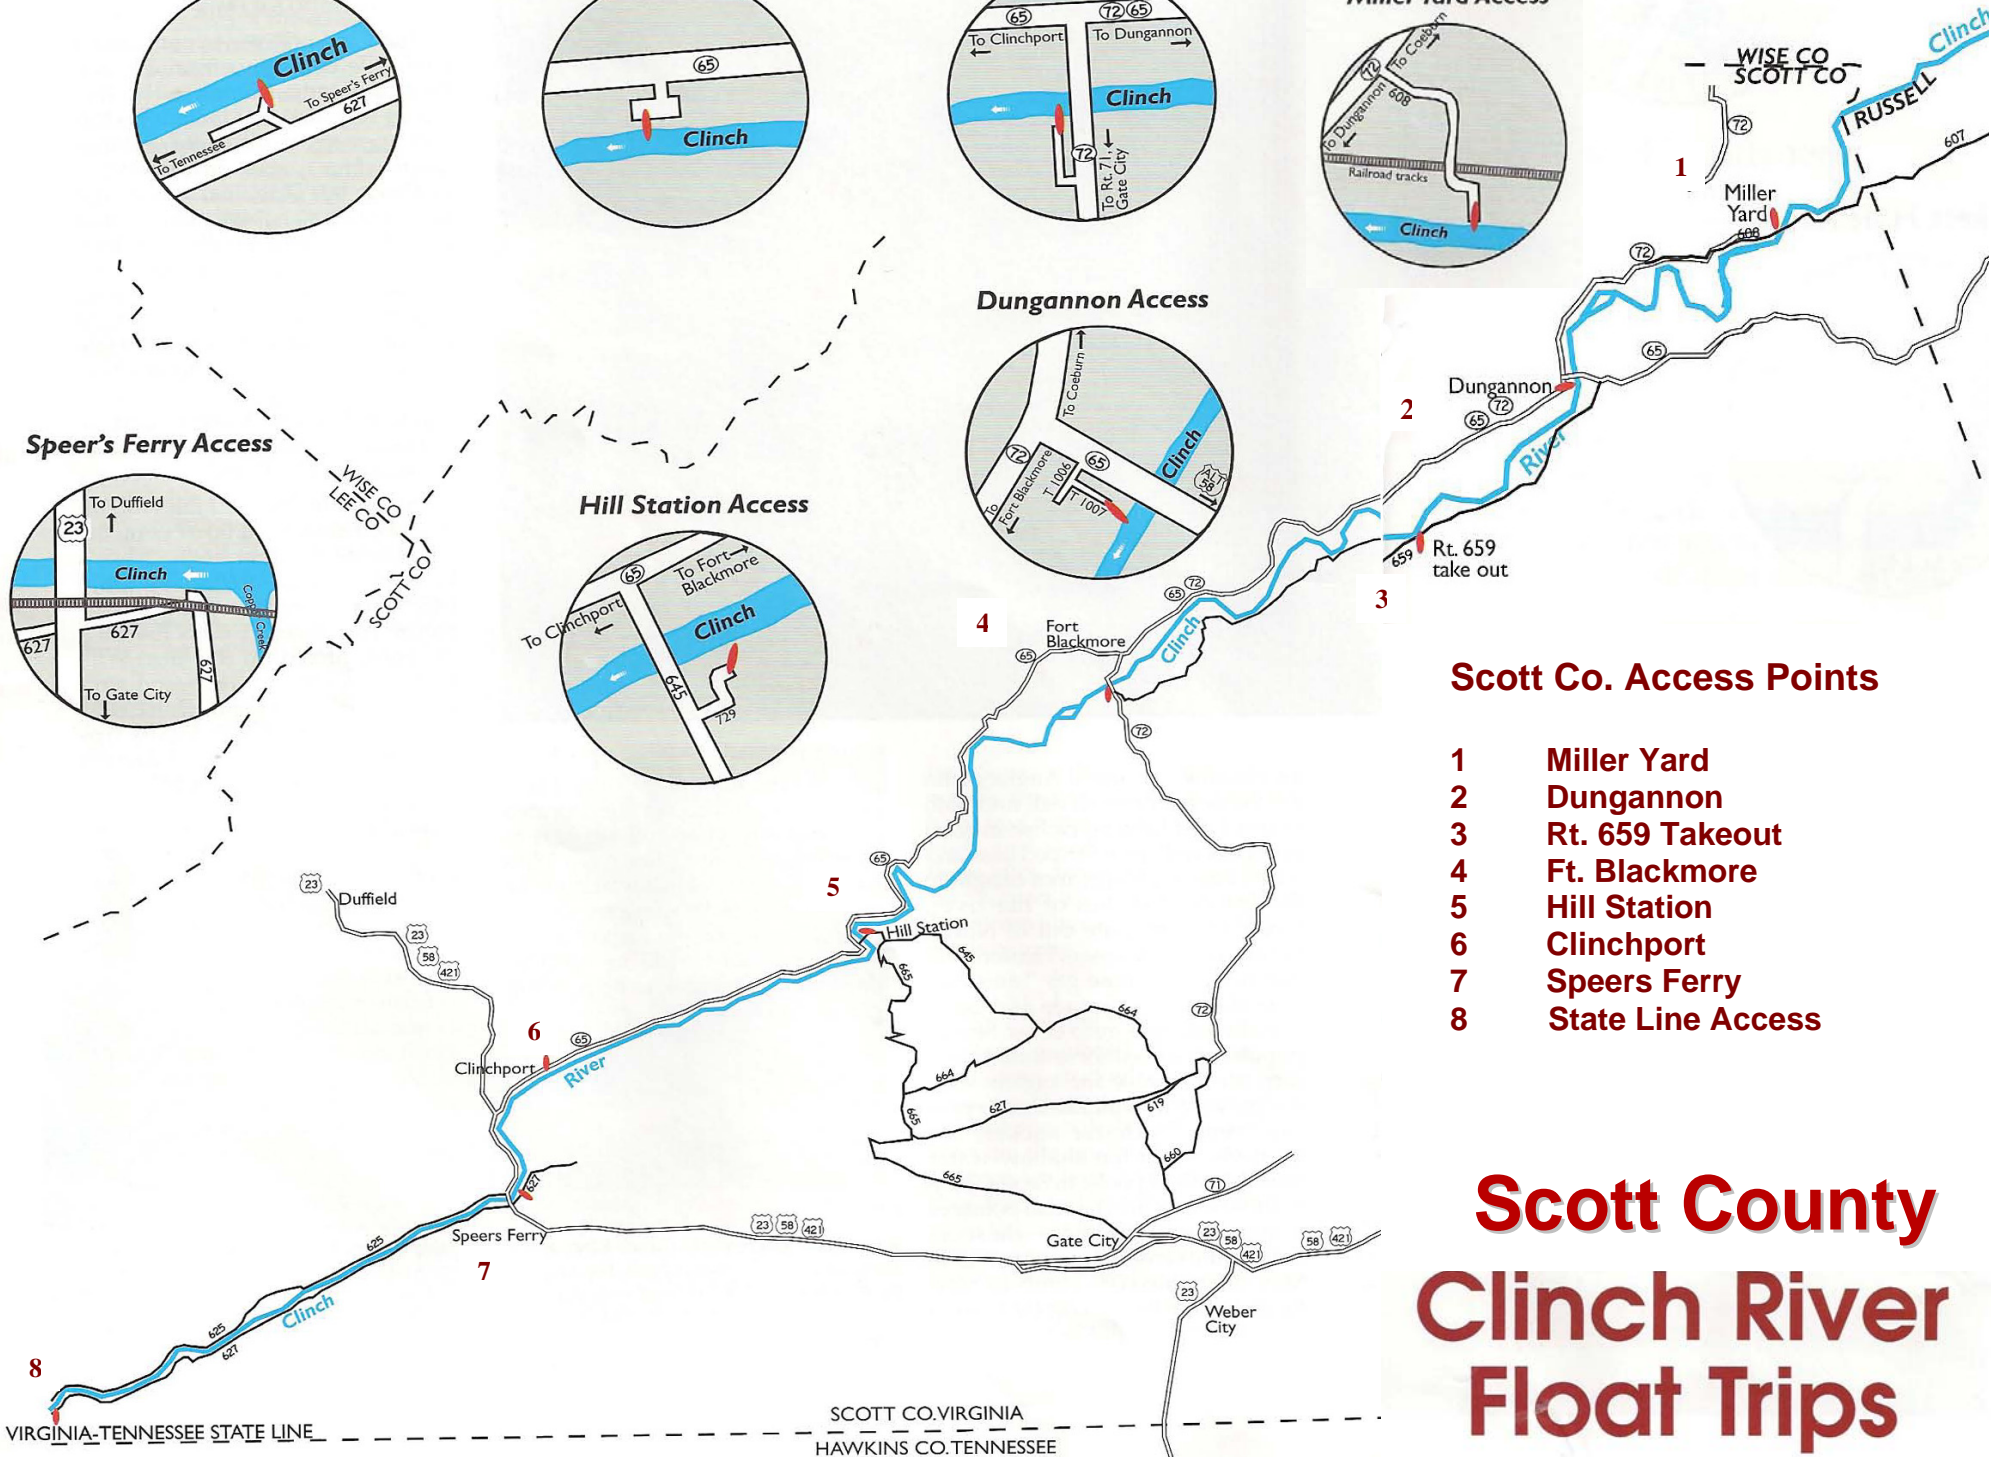

State Line Access

Clinchport Access

Fort Blackmore Access

Miller Yard Access

Dungannon Access

Hill Station Access

Speer's Ferry Access

Scott Co. Access Points

- 1** Miller Yard
- 2** Dungannon
- 3** Rt. 659 Takeout
- 4** Ft. Blackmore
- 5** Hill Station
- 6** Clinchport
- 7** Speers Ferry
- 8** State Line Access

**Scott County
Clinch River
Float Trips**