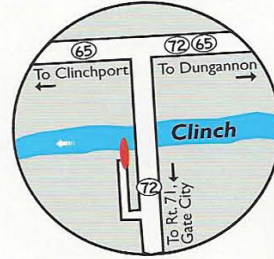

State Line Access

Clinchport Access

Fort Blackmore Access

Miller Yard Access

Dungannon Access

Hill Station Access

Speer's Ferry Access

Scott Co. Access Points

- 1** Miller Yard
- 2** Dungannon
- 3** Rt. 659 Takeout
- 4** Ft. Blackmore
- 5** Hill Station
- 6** Clinchport
- 7** Speers Ferry
- 8** State Line Access

**Scott County
Clinch River
Float Trips**