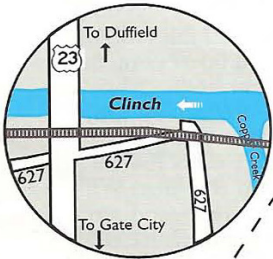

State Line Access

Clinchport Access

Fort Blackmore Access

Miller Yard Access

Dungannon Access

Hill Station Access

Speer's Ferry Access

Scott Co. Access Points

- 1** Miller Yard
- 2** Dungannon
- 3** Rt. 659 Takeout
- 4** Ft. Blackmore
- 5** Hill Station
- 6** Clinchport
- 7** Speers Ferry
- 8** State Line Access

**Scott County
Clinch River
Float Trips**