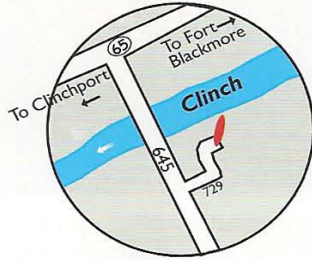

State Line Access

Clinchport Access

Fort Blackmore Access

Miller Yard Access

Dungannon Access

Hill Station Access

Speer's Ferry Access

Scott Co. Access Points

- 1** Miller Yard
- 2** Dungannon
- 3** Rt. 659 Takeout
- 4** Ft. Blackmore
- 5** Hill Station
- 6** Clinchport
- 7** Speers Ferry
- 8** State Line Access

**Scott County
Clinch River
Float Trips**