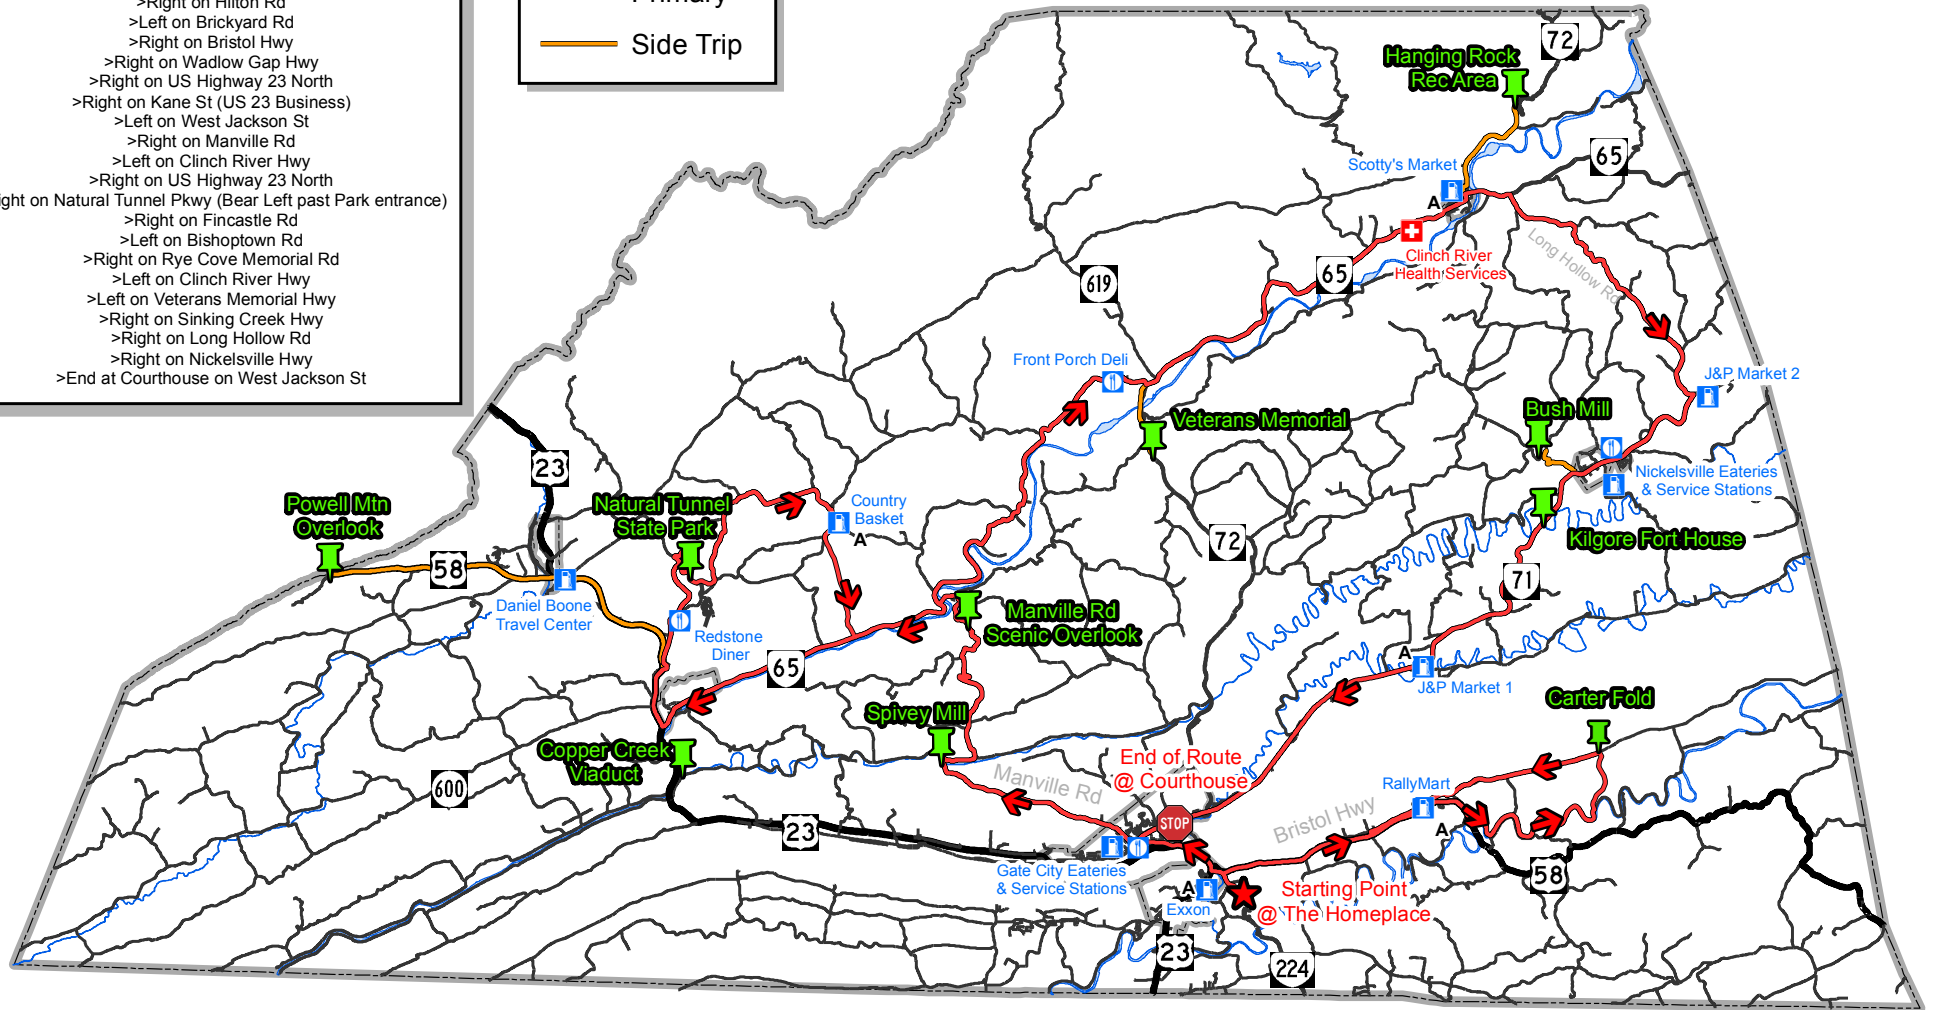

Scott County Motorcycle Trails

Directions

- >Start at Homeplace on Wadlow Gap Hwy
- >Travel North on Wadlow Gap
- >Right on Bristol Hwy
- >Left on Lunsford Mill Rd
- >Left on AP Carter Hwy
- >Right on Hilton Rd
- >Left on Brickyard Rd
- >Right on Bristol Hwy
- >Right on Wadlow Gap Hwy
- >Right on US Highway 23 North
- >Right on Kane St (US 23 Business)
- >Left on West Jackson St
- >Right on Manville Rd
- >Left on Clinch River Hwy
- >Right on US Highway 23 North
- >Right on Natural Tunnel Pkwy (Bear Left past Park entrance)
- >Right on Fincastle Rd
- >Left on Bishoptown Rd
- >Right on Rye Cove Memorial Rd
- >Left on Clinch River Hwy
- >Left on Veterans Memorial Hwy
- >Right on Sinking Creek Hwy
- >Right on Long Hollow Rd
- >Right on Nickelsville Hwy
- >End at Courthouse on West Jackson St

Route Type

- Primary
- Side Trip

Point of Interest

Gas Station with Air

Restaurant